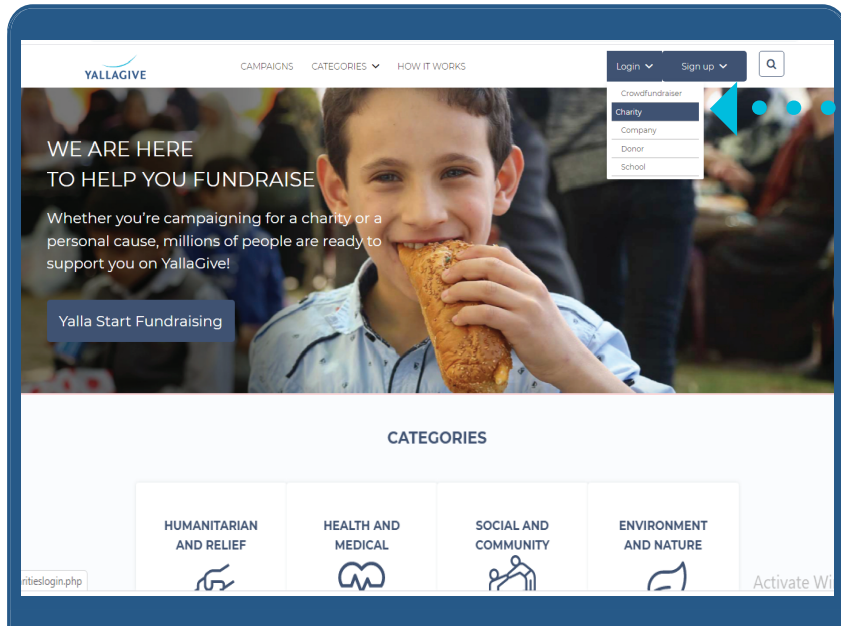

YALLAGIVE GUIDE TO CREATING A CAMPAIGN

LOG IN TO YOUR
CHARITY ACCOUNT

SUPPORTED BY

An Expo 2020
Dubai Initiative

YALLAGIVE GUIDE TO CREATING A CAMPAIGN

CLICK
'YALLA FUNDRAISE'

SUPPORTED BY

An Expo 2020
Dubai Initiative

YALLAGIVE GUIDE TO CREATING A CAMPAIGN

YALLAGIVE CAMPAIGNS CATEGORIES HOW IT WORKS Welcome Hope Charity Yalla Fundraise

CREATE CAMPAIGN

1 Details 2 Cover 3 Preview 4 Publish

Click here if you want to write your campaign in Arabic.